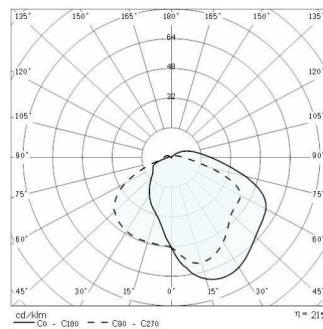

# TARTARUGA OVALE 60 VISA

<b>Part number</b>	007614
<b>Lampholder:</b>	E27
<b>Light Source:</b>	INCANDESCENT LAMPS (A60)
<b>Wattage:</b>	1x40 W
<b>Finish:</b>	BR-10 / Natural brass / Glossy
<b>Insulation class:</b>	I
<b>Degree of protection:</b>	IP55
<b>IK-J-xxIP:</b>	IK05 0.70J xx3
<b>Optic:</b>	ASYMMETRIC EXTRA WIDE REFLECTOR
<b>Ta MIN luminaire:</b>	-30°
<b>Ta MAX luminaire:</b>	35°

## Photometric data

## Technical drawings